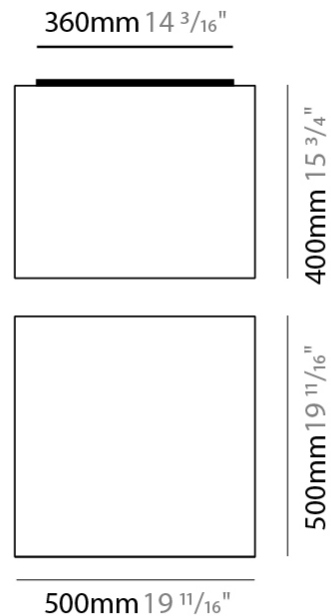

1. To build a product code in our configurator select the specify button on the base model # product page
2. To build a manual product code on this datasheet choose from the options listed below in blue font and add the suffix to the base model #

GENERAL

Series: Wedge _____
Brand: Ole _____
Division: Design _____
Mounting Type: Surface _____
Mounting Location: Ceiling _____
Subcategory: Ambient _____

PHYSICAL

Shape: Cube _____
Length (mm): 500 _____
Length (in): 19 ¹¹/₁₆ _____
Width (mm): 500 _____
Width (in): 19 ¹¹/₁₆ _____
Height (mm): 400 _____
Height (in): 15 ³/₄ _____
Light Distribution: Omnidirectional _____
Weight (kg): 2.6 _____
Weight (lbs): 5.7 _____
Diffuser: Elastic Fabric - Optical White _____
Fixture Finish: WHI _____
Fixture Material: Metal / Elastic Fabric _____

ELECTRICAL

Lamp Type: LED _____
Input Wattage (W): 30.25 _____
Total Output Wattage (W): 25.3 _____
Dimming: Non-Dimmable / 0-10V Dimming _____
Driver Included: Yes _____
Driver Location: Integrated _____
Driver Type: Constant Current - Universal _____
Driver Class: Class 2 _____
Input Voltage (V): 120 - 277 _____
Constant Current (MA): 700 _____

LED

Color Temperature (°K): 3000 / 4000 _____
Max. Delivered Lumen (lm): 2400 / 2510 _____
CRI: >80 CRI _____
Lamp Life (hrs): 50000 _____

OPTICAL

RATINGS AND CERTIFICATIONS

Certified By: Certified for North American Standards _____
IP rating: IP20 _____